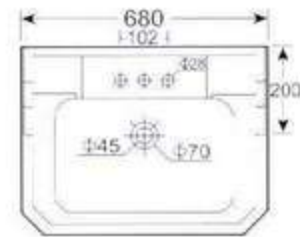

惠达洁具 2001 立柱盆系列

河北惠达  
co-163.com

HDLP231-19 柱盆  
可配 4 吋三孔和单大孔  
背靠墙式安装  
**HDLP231-19 Wash Basin With Pedestal**  
4" 3 tapholes or single taphole  
Fixing with back to wall

HDLP231 柱盆  
可配 4 吋, 8 吋三孔和单大孔  
背靠墙式安装  
**HDLP231 Wash Basin With Pedestal**  
4" or 8" 3 tapholes or single taphole  
Fixing with back to wall