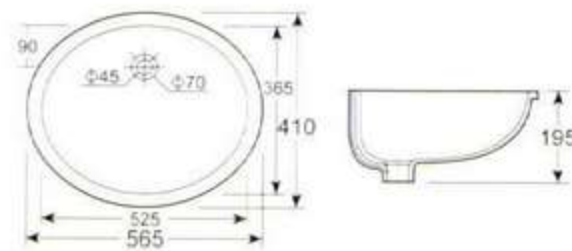

4" or 8" 3 tapholes or single taphole

Fixing above counter

**HD1 台下盆**

安装面研磨

台面下安装

**HD1 Under Counter Wash Basin**

Border grinded

Under counter mounting