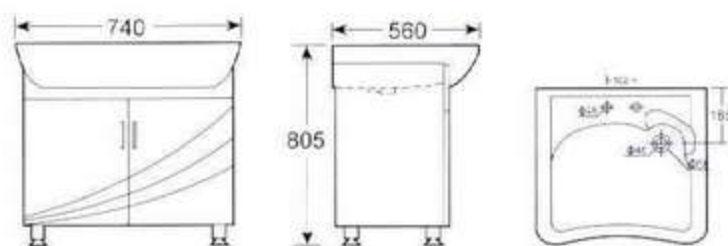

HDFL004 柜盆

可配 4 吋, 8 吋 3 孔和单大孔

配复合板材化妆柜

**HDFL004 Wash Basin With Dressing Cabinet**

4" or 8" 3 tapholes or single taphole

Furnished with composite plated dressing cabinet

HDLP015 柜盆

可配 4 吋, 8 吋 3 孔和单大孔