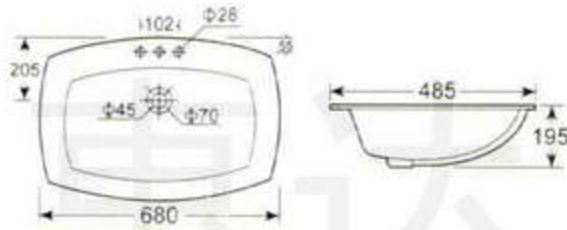

Fixing above counter

**HD18 台盆**

可配 4 吋, 8 吋三孔和单大孔

台面上安装

**HD18 Vanity Wash Basin**

4" or 8" 3 tapholes or single taphole

Fixing above counter

**L007 台盆**