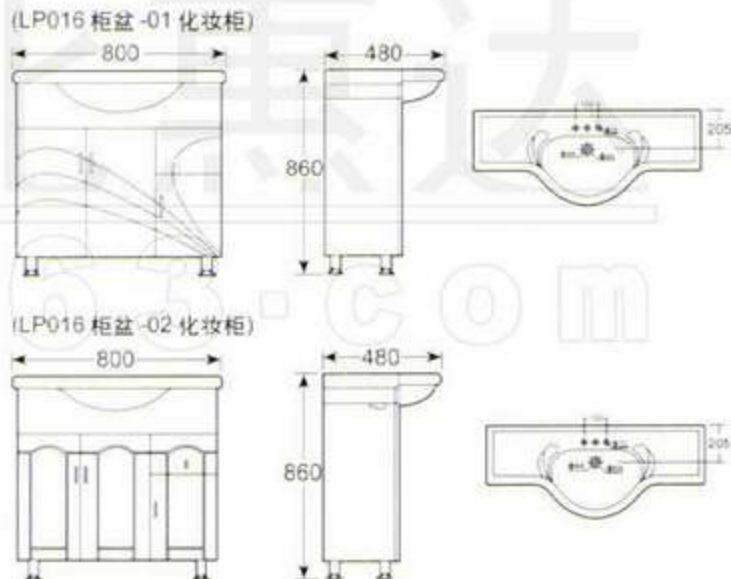

HDLP016 Wash Basin With Dressing Cabinet

4" or 8" 3 tapholes or single taphole

Furnished with composite plated dressing cabinet