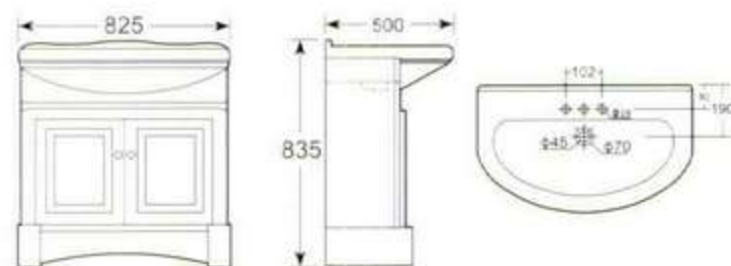

HDLP019 Wash Basin With Dressing Cabinet

4" or 8" 3 tapholes or single taphole

Furnished with solid wood dressing cabinet