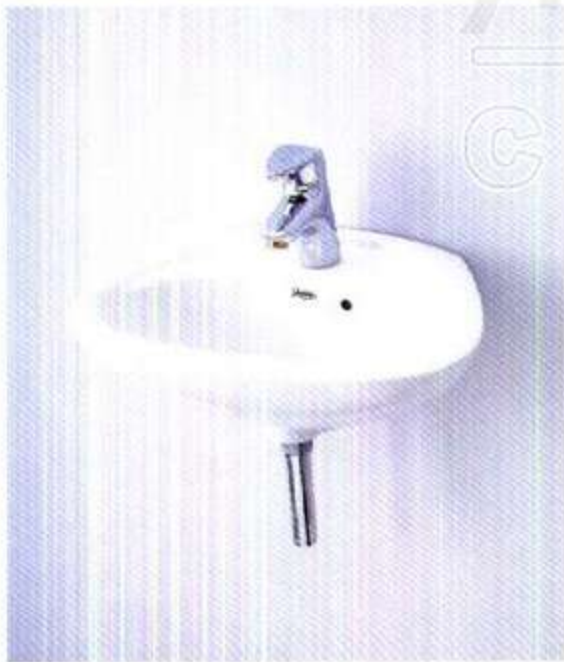

惠达洁具 2008 立柱盆系列

**HDLP248B 立柱盆**  
可配 4 吋、8 吋三孔和单大孔  
背靠墙式安装  
**HDLP248B Wash Basin With Pedestal**  
4" or 8" 3 tapholes or single taphole  
Fixing with back to wall

**HDLP252 立柱盆**  
可配 4 吋三孔和单大孔  
背靠墙式安装  
**HDLP252 Wash Basin With Pedestal**  
4" 3 tapholes or single taphole  
Fixing with back to wall