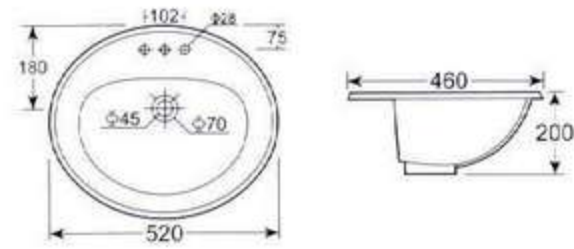

4" or 8" 3 tapholes or single taphole

Fixing above counter

HD5 台盆

可配 4 吋, 8 吋三孔和单大孔

台面上安装

HD5 Vanity Wash Basin

4" or 8" 3 tapholes or single taphole

Fixing above counter