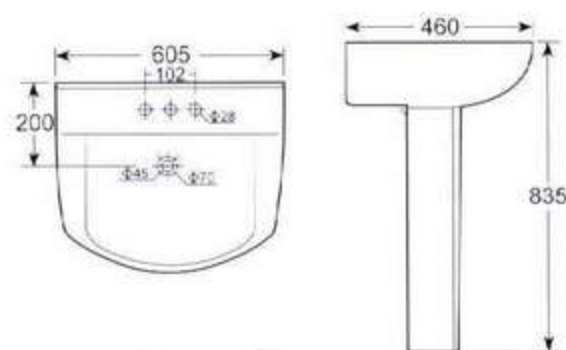

HDLP133 柱盆
可配 4吋,8吋三孔和单大孔
背靠墙式安装
HDLP133 Wash Basin With Pedestal
4" or 8" 3 tapholes or single taphole
Fixing with back to wall