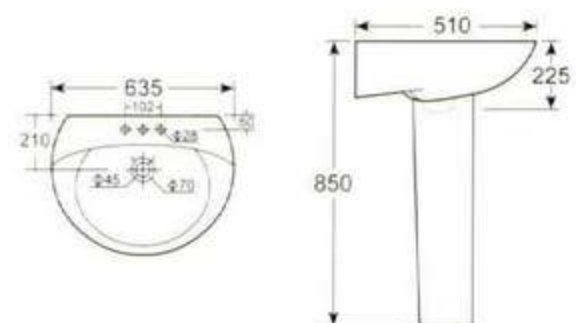

国家环保产品

HD10 双立柱盆  
可配 4 吋三孔和单大孔  
背靠墙式安装  
**HD10 Double Pedestal Wash Basin**  
4" 3 tapholes or single taphole  
Fixing with back to wall

HD11 立柱盆  
可配 4 吋, 8 吋三孔和单大孔  
背靠墙式安装  
**HD11 Wash Basin With Pedestal**  
4" or 8" 3 tapholes or single taphole  
Fixing with back to wall