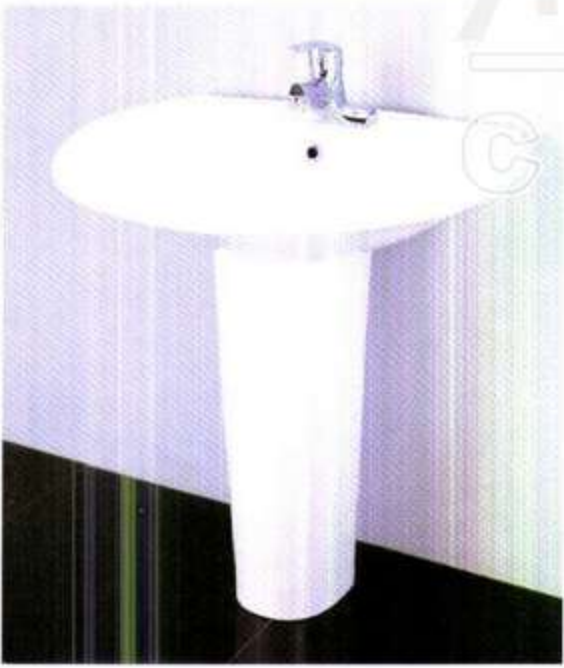

HDLP029 立柱盆
可配 4吋,8吋三孔和单大孔
背靠墙式安装
HDLP029 Wash Basin With Pedestal
4" or 8" 3 tapholes or single taphole
Fixing with back to wall