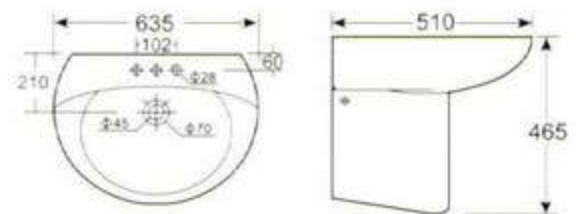

HD11H 半柱盆
可配 4 吋, 8 吋三孔和单大孔
背靠墙式安装
HD11H Wash Basin With Half Pedestal
4" or 8" 3 tapholes or single taphole
Fixing with back to wall