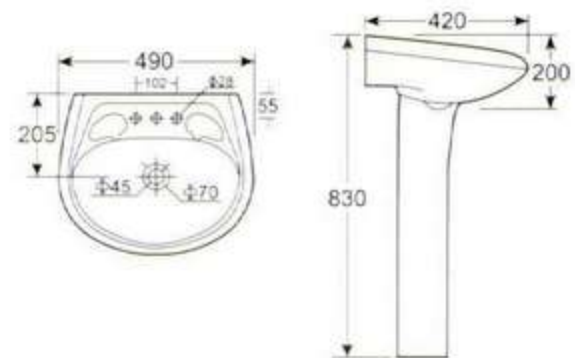

HD305 立柱盆
可配 4 吋三孔和单大孔
背靠墙式安装
HD305 Wash Basin With Pedestal
4" 3 tapholes or single taphole
Fixing with back to wall