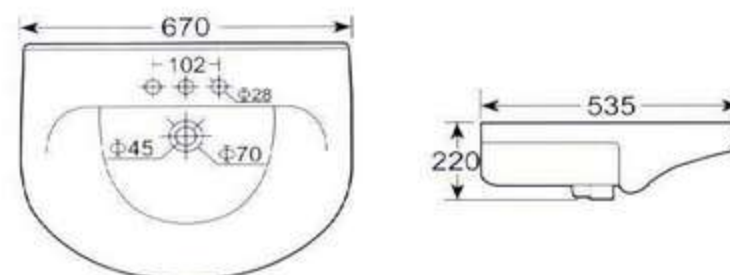

HDLP015 Wash Basin With Dressing Cabinet

4" or 8" 3 tapholes or single taphole

Fit for solid wood dressing cabinet