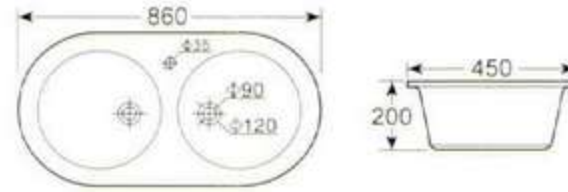

HD1 圆双槽
配单孔龙头
台面上安装
HD1 Round Double Sink
Single mixer
Fixing above counter