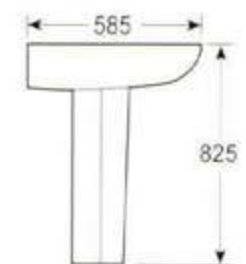

HDLP109B 立柱盆
可配 4 吋, 8 吋三孔和单大孔
背靠墙式安装
HDLP109B Wash Basin With Pedestal
4" or 8" 3 tapholes or single taphole
Fixing with back to wall