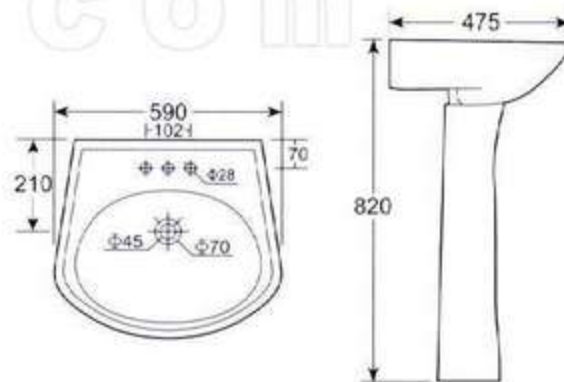

HD304 立柱盆

可配 4 吋 3 孔和单大孔

背靠墙式安装

HD304 Wash Basin With Pedestal

4" 3 tapholes or single taphole

Fixing with back to wall