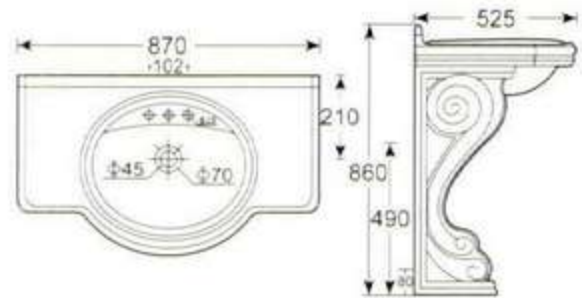

国家环保产品

HD10 双立柱盆  
可配 4 吋三孔和单大孔  
背靠墙式安装  
**HD10 Double Pedestal Wash Basin**  
4" 3 tapholes or single taphole  
Fixing with back to wall

HD11 立柱盆  
可配 4 吋, 8 吋三孔和单大孔  
背靠墙式安装  
**HD11 Wash Basin With Pedestal**  
4" or 8" 3 tapholes or single taphole  
Fixing with back to wall