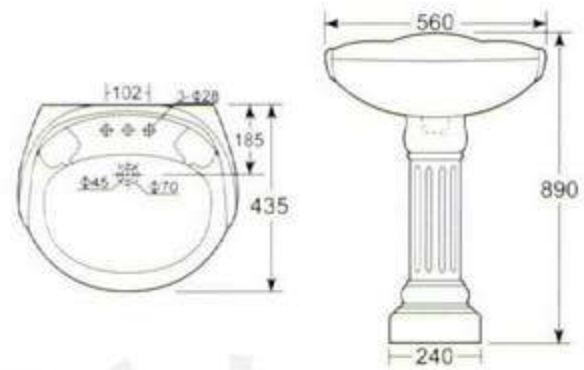

Fixing with back to wall

惠达洁具 2004 立柱盆系列

HDLP002 立柱盆  
可配 4 吋, 8 吋三孔和单大孔  
背靠墙式安装  
**HDLP002 Wash Basin With Pedestal**  
4" or 8" 3 tapholes or single taphole  
Fixing with back to wall

HDLP003 立柱盆  
可配 4 吋, 8 吋三孔和单大孔  
背靠墙式安装  
**HDLP003 Wash Basin With Pedestal**  
4" or 8" 3 tapholes or single taphole  
Fixing with back to wall