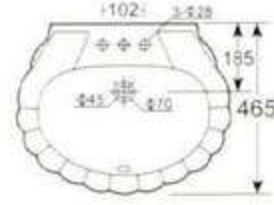

HDLP009 立柱盆
可配 4 吋三孔和单大孔
背靠墙式安装
HDLP009 Wash Basin With Pedestal
4" 3 tapholes or single taphole
Fixing with back to wall