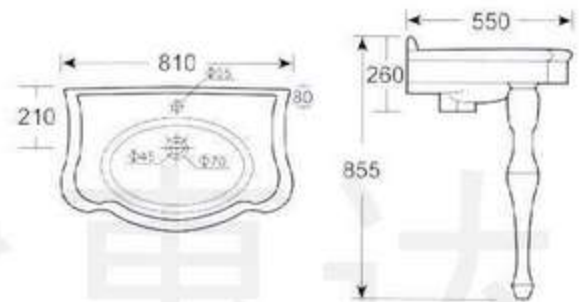

HDLP001 Double Pedestal Wash Basin

4" or 8" 3 tapholes or single taphole

Fixing with back to wall