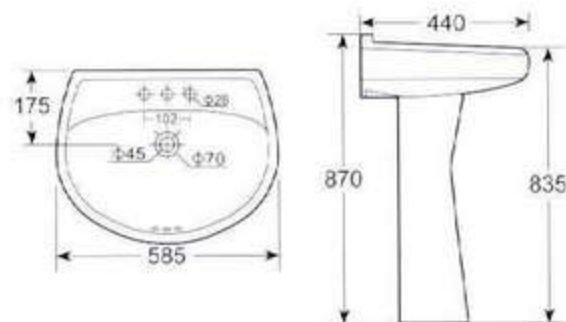

惠达洁具 2001 立柱盆系列

HDLP021 立柱盆  
可配 4 吋、8 吋三孔和单大孔  
背靠墙式安装  
**HDLP021 Wash Basin With Pedestal**  
4" or 8" 3 tapholes or single taphole  
Fixing with back to wall

HDLP022 柱盆  
可配 4 吋三孔和单大孔  
背靠墙式安装  
**HDLP022 Wash Basin With Pedestal**  
4" 3 tapholes or single taphole  
Fixing with back to wall