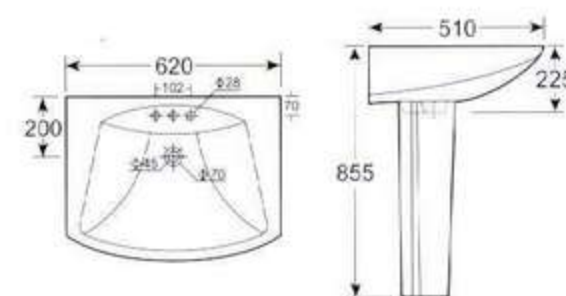

HDLP201B 立柱盆
可配 4吋,8吋三孔和单大孔
背靠墙式安装
HDLP201B Wash Basin With Pedestal
4" or 8" 3 tapholes or single taphole
Fixing with back to wall