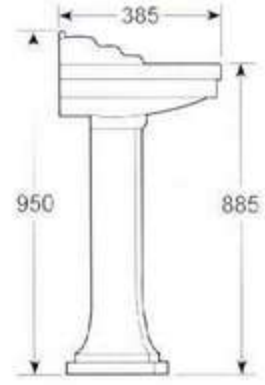

惠达洁具 2001 立柱盆系列

河北惠达  
co-163.com

HDLP231-19 柱盆  
可配 4 吋三孔和单大孔  
背靠墙式安装  
**HDLP231-19 Wash Basin With Pedestal**  
4" 3 tapholes or single taphole  
Fixing with back to wall

HDLP231 柱盆  
可配 4 吋, 8 吋三孔和单大孔  
背靠墙式安装  
**HDLP231 Wash Basin With Pedestal**  
4" or 8" 3 tapholes or single taphole  
Fixing with back to wall