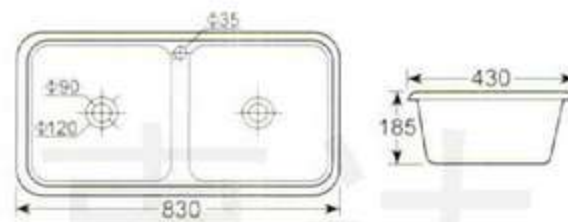

HD2 方双槽
配单孔龙头
台面上安装
HD2 Square Double Sink
Single mixer
Fixing above counter