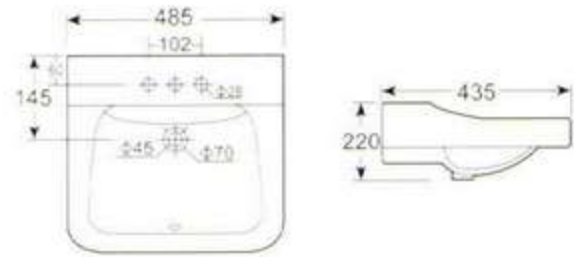

HDLP008B 挂盆
可配单大孔
背靠墙式安装
HDLP008 Hang Type Wash Basin
Single taphole
Fixing with back to wall