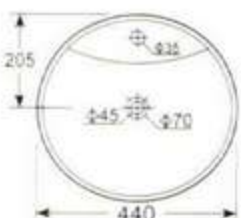

L408 艺术碗 + HD1 艺术架
台面上安装
L408 Art Vanity Wash Basin + HD1 Art Vanity Arck
Fixing above counter