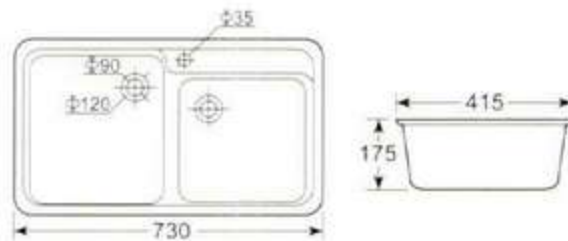

HD3 方双槽
配单孔龙头
台面上安装
HD3 Square Double Sink
Single mixer
Fixing above counter