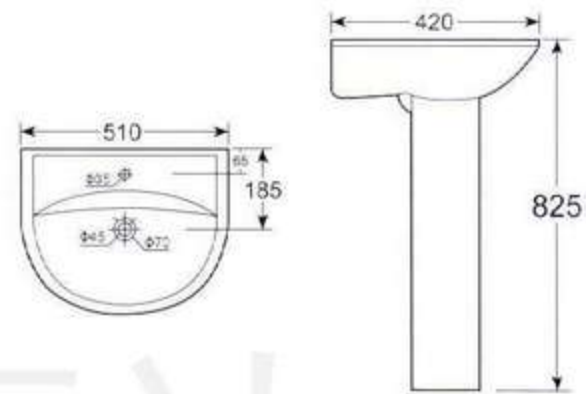

惠达洁具 2008 立柱盆系列

**HDLP248B 立柱盆**  
可配 4 吋、8 吋三孔和单大孔  
背靠墙式安装  
**HDLP248B Wash Basin With Pedestal**  
4" or 8" 3 tapholes or single taphole  
Fixing with back to wall

**HDLP252 立柱盆**  
可配 4 吋三孔和单大孔  
背靠墙式安装  
**HDLP252 Wash Basin With Pedestal**  
4" 3 tapholes or single taphole  
Fixing with back to wall