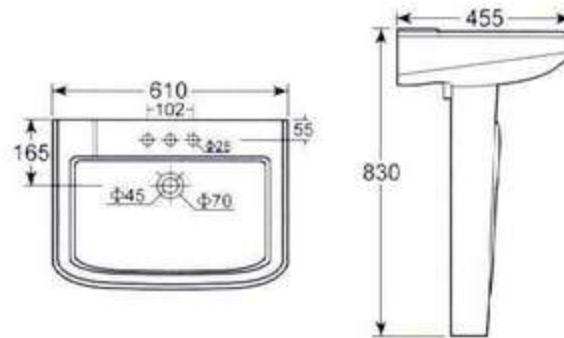

Huida Tiles

HD14B 立柱盆

可配 4 吋, 8 吋三孔和单大孔

背靠墙式安装

HD14B Wash Basin With Pedestal

4" or 8" 3 tapholes or single taphole

Fixing with back to wall

HD18 立柱盆