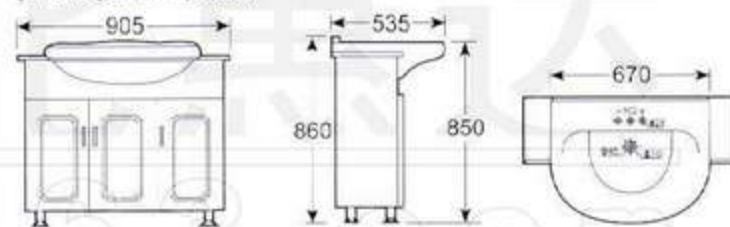

HDLP015 Wash Basin With Dressing Cabinet

4" or 8" 3 tapholes or single taphole

Furnished with composite plated dressing cabinet

(LP015 柜盆 -01 化妆柜)