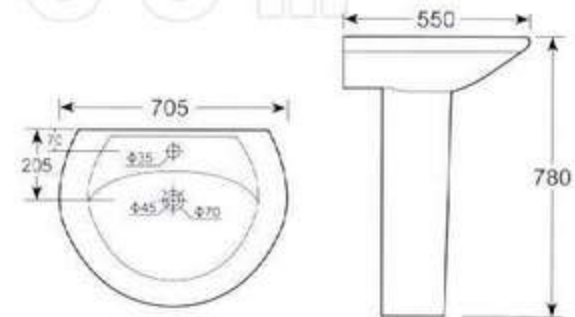

HDLP029 立柱盆
可配 4吋,8吋三孔和单大孔
背靠墙式安装
HDLP029 Wash Basin With Pedestal
4" or 8" 3 tapholes or single taphole
Fixing with back to wall