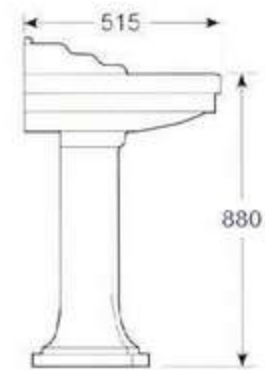

惠达洁具 2001 立柱盆系列

河北惠达  
co-163.com

HDLP231-19 柱盆  
可配 4 吋三孔和单大孔  
背靠墙式安装  
**HDLP231-19 Wash Basin With Pedestal**  
4" 3 tapholes or single taphole  
Fixing with back to wall

HDLP231 柱盆  
可配 4 吋, 8 吋三孔和单大孔  
背靠墙式安装  
**HDLP231 Wash Basin With Pedestal**  
4" or 8" 3 tapholes or single taphole  
Fixing with back to wall