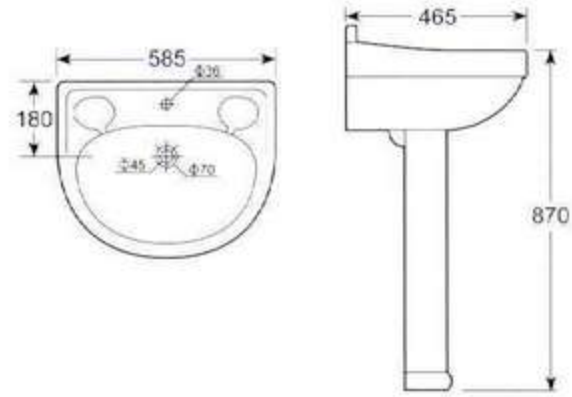

HDLP248B 立柱盆
可配 4 吋、8 吋三孔和单大孔
背靠墙式安装
HDLP248B Wash Basin With Pedestal
4" or 8" 3 tapholes or single taphole
Fixing with back to wall