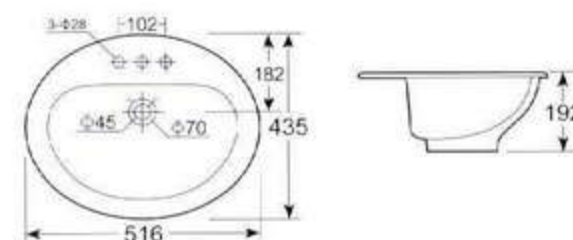

4" or 8" 3 tapholes or single taphole

Fixing above counter

HDL405 台盆

可配 4 吋, 8 吋三孔和单大孔

台面上安装

HDL405 Vanity Wash Basin

4" or 8" 3 tapholes or single taphole

Fixing above counter