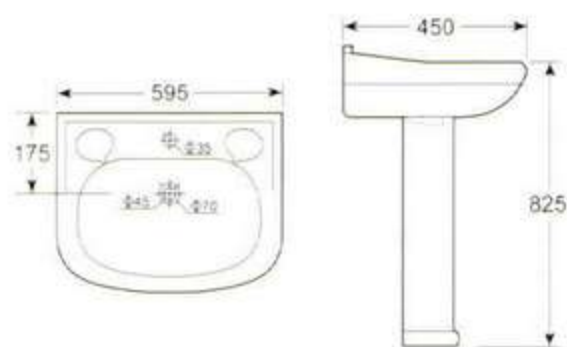

河北惠达  
co-163.com

**HDLP235 立柱盆**  
可配 4吋,8吋三孔和单大孔  
背靠墙式安装  
**HDLP235 Wash Basin With Pedestal**  
4" or 8" 3 tapholes or single taphole  
Fixing with back to wall

**HDLP236 立柱盆**  
可配 4吋,8吋三孔和单大孔  
背靠墙式安装  
**HDLP236 Wash Basin With Pedestal**  
4" or 8" 3 tapholes or single taphole  
Fixing with back to wall

**HDLP247H 半柱盆**  
可配 4吋,8吋三孔和单大孔  
背靠墙式安装  
**HDLP247H Wash Basin With half Pedestal**  
4" or 8" 3 tapholes or single taphole  
Fixing with back to wall

**HDLP248A 立柱盆**  
可配 4吋,8吋三孔和单大孔  
背靠墙式安装  
**HDLP248A Wash Basin With Pedestal**  
4" or 8" 3 tapholes or single taphole  
Fixing with back to wall