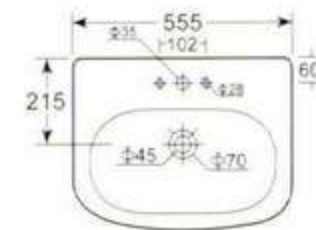

**HD 洗港 2 立柱盆**  
可配 4 吋三孔和单大孔  
背靠墙式安装  
**HD2 Wash Basin With Pedestal**  
4" 3 tapholes or single taphole  
Fixing with back to wall

**HDLP020 挂式盆**  
可配 4 吋、8 吋三孔和单大孔  
背靠墙式安装  
**HDLP020 Hang Type Wash Basin**  
4" or 8" 3 tapholes or single taphole  
Fixing with back to wall