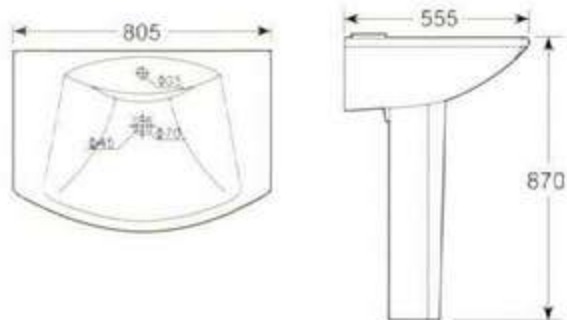

HDLP235 立柱盆
可配 4吋,8吋三孔和单大孔
背靠墙式安装
HDLP235 Wash Basin With Pedestal
4" or 8" 3 tapholes or single taphole
Fixing with back to wall