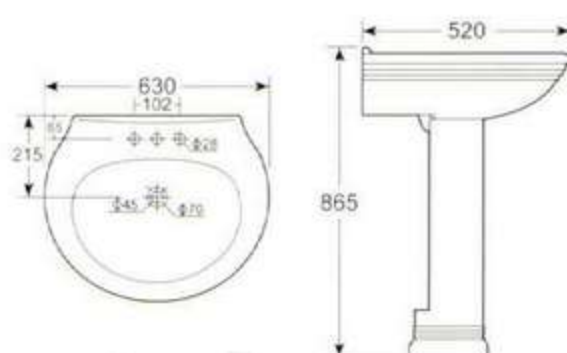

河北惠达  
co-163.com

**HDLP235 立柱盆**  
可配 4吋,8吋三孔和单大孔  
背靠墙式安装  
**HDLP235 Wash Basin With Pedestal**  
4" or 8" 3 tapholes or single taphole  
Fixing with back to wall

**HDLP236 立柱盆**  
可配 4吋,8吋三孔和单大孔  
背靠墙式安装  
**HDLP236 Wash Basin With Pedestal**  
4" or 8" 3 tapholes or single taphole  
Fixing with back to wall