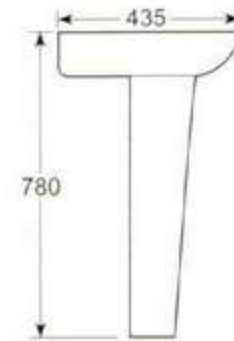

**HD 洗港 2 立柱盆**  
可配 4 吋三孔和单大孔  
背靠墙式安装  
**HD2 Wash Basin With Pedestal**  
4" 3 tapholes or single taphole  
Fixing with back to wall

**HDLP020 挂式盆**  
可配 4 吋、8 吋三孔和单大孔  
背靠墙式安装  
**HDLP020 Hang Type Wash Basin**  
4" or 8" 3 tapholes or single taphole  
Fixing with back to wall