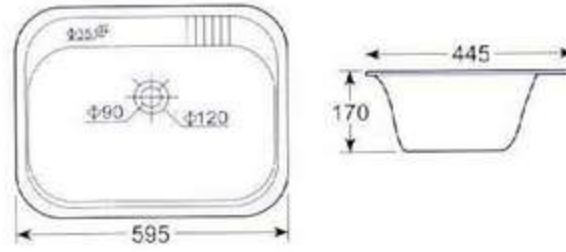

HD4 单槽  
台架上安装  
**HD4 Single Sink**  
Fixing above counter

HD1 方双槽  
配单孔龙头  
台面上安装  
**HD1 Square Double Sink**  
Single mixer  
Fixing above counter

HD1 台下双槽  
台面下安装  
**HD1 Under Counter Square Double Sink**  
Under counter mounting