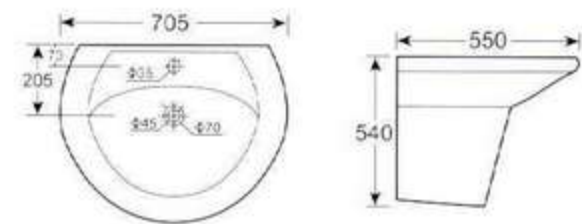

HDLP029H 半柱盆
可配 4吋,8吋三孔和单大孔
背靠墙式安装
**HDLP029H Wash Basin With Half
Pedestal**
4" or 8" 3 tapholes or single taphole
Fixing with back to wall