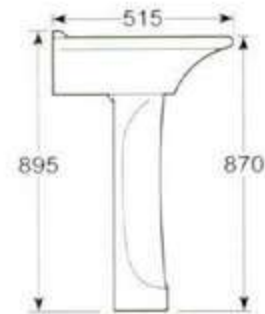

**HD 洗港 2 立柱盆**  
可配 4 吋三孔和单大孔  
背靠墙式安装  
**HD2 Wash Basin With Pedestal**  
4" 3 tapholes or single taphole  
Fixing with back to wall

**HDLP020 挂式盆**  
可配 4 吋、8 吋三孔和单大孔  
背靠墙式安装  
**HDLP020 Hang Type Wash Basin**  
4" or 8" 3 tapholes or single taphole  
Fixing with back to wall