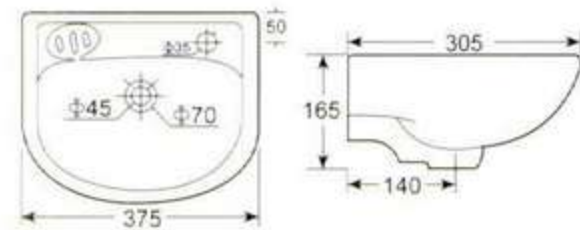

HD305 立柱盆
可配 4 吋三孔和单大孔
背靠墙式安装
HD305 Wash Basin With Pedestal
4" 3 tapholes or single taphole
Fixing with back to wall