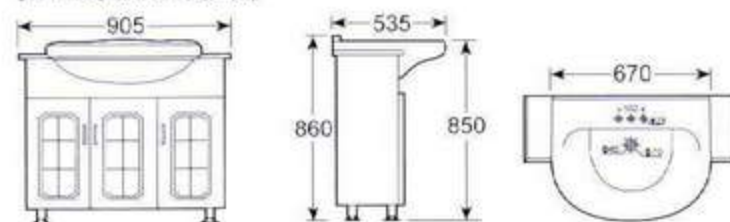

配复合板材化妆柜

**HDLP015 Wash Basin With Dressing Cabinet**

4" or 8" 3 tapholes or single taphole

Furnished with composite plated dressing cabinet

(LP015 柜盆 -01 化妆柜)

(LP015 柜盆 -02 化妆柜)

HDLP015 柜盆

可配 4 吋, 8 吋 3 孔和单大孔