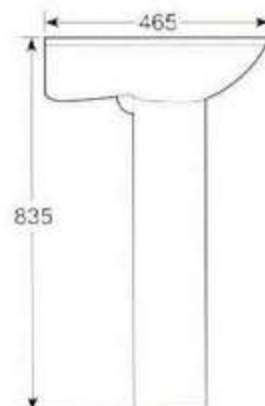

HDLP233 立柱盆
可配 4 吋, 8 吋三孔和单大孔
背靠墙式安装
HDLP233 Wash Basin With Pedestal
4" or 8" 3 tapholes or single taphole
Fixing with back to wall

河北惠达
co-163.com