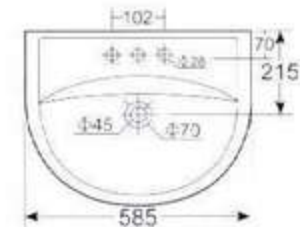

HDLP233 立柱盆
可配 4 吋, 8 吋三孔和单大孔
背靠墙式安装
HDLP233 Wash Basin With Pedestal
4" or 8" 3 tapholes or single taphole
Fixing with back to wall