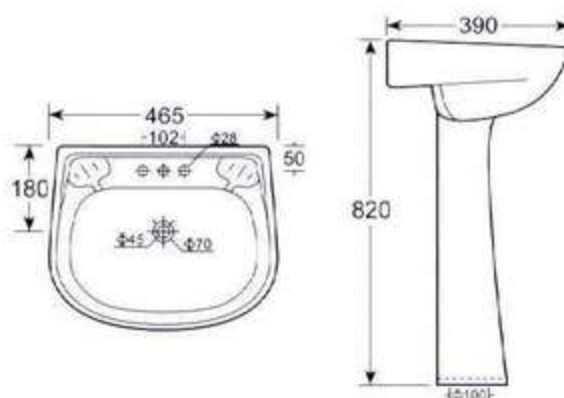

HD14B 立柱盆

可配 4 吋, 8 吋三孔和单大孔

背靠墙式安装

HD14B Wash Basin With Pedestal

4" or 8" 3 tapholes or single taphole

Fixing with back to wall

HD18 立柱盆

可配 4 吋, 8 吋三孔和单大孔

背靠墙式安装

HD18 Wash Basin With Pedestal

4" or 8" 3 tapholes or single taphole

Fixing with back to wall

HD303 立柱盆

可配 4 吋 3 孔和单大孔

背靠墙式安装

HD303 Wash Basin With Pedestal

4" 3 tapholes or single taphole

Fixing with back to wall

HD304 立柱盆

可配 4 吋 3 孔和单大孔

背靠墙式安装

HD304 Wash Basin With Pedestal

4" 3 tapholes or single taphole

Fixing with back to wall

惠达洁具 2004 立柱盆系列