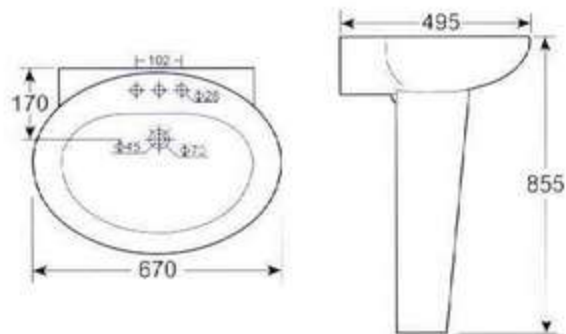

HDLP109B 立柱盆  
可配 4 吋, 8 吋三孔和单大孔  
背靠墙式安装  
**HDLP109B Wash Basin With Pedestal**  
4" or 8" 3 tapholes or single taphole  
Fixing with back to wall

惠达洁具 2001 立柱盆系列

**HDLP122 柱盆**  
可配 4吋,8吋三孔和单大孔  
背靠墙式安装  
**HDLP122 Wash Basin With Pedestal**  
4" or 8" 3 tapholes or single taphole  
Fixing with back to wall