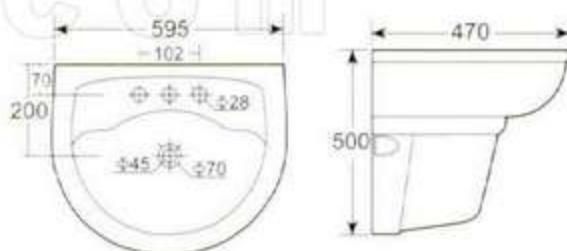

HDLP247H 半柱盆
可配 4吋,8吋三孔和单大孔
背靠墙式安装
HDLP247H Wash Basin With half Pedestal
4" or 8" 3 tapholes or single taphole
Fixing with back to wall