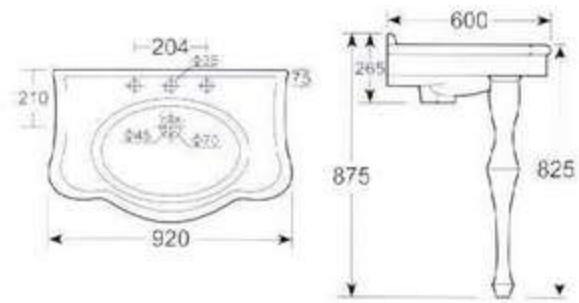

HDLP013 Double Pedestal Wash Basin

4" or 8" 3 tapholes or single taphole

Fixing with back to wall