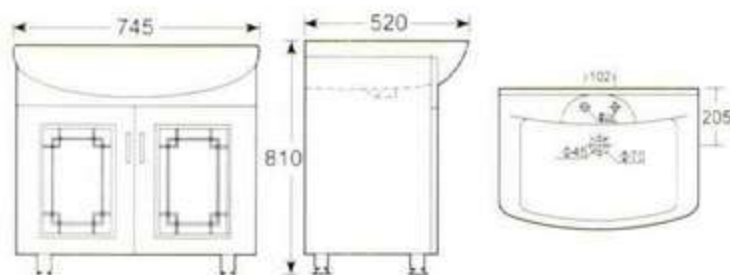

可配 4 吋 3 孔和单大孔

配复合板材化妆柜

HDFL003 Wash Basin With Dressing Cabinet

4" 3 tapholes or single taphole

Furnished with composite plated dressing cabinet