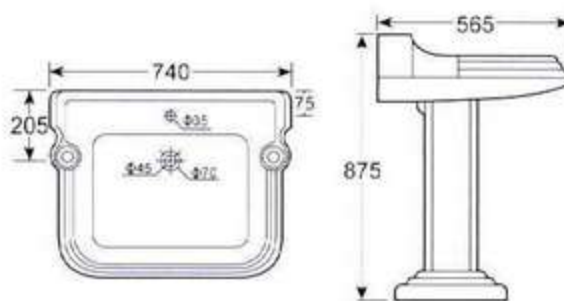

HD303 立柱盆

可配 4 吋 3 孔和单大孔

背靠墙式安装

HD303 Wash Basin With Pedestal

4" 3 tapholes or single taphole

Fixing with back to wall