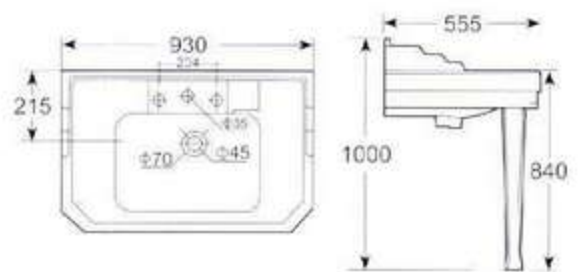

HDLP1900 Double Pedestal Wash Basin

4" or 8" 3 tapholes or single taphole

Fixing with back to wall