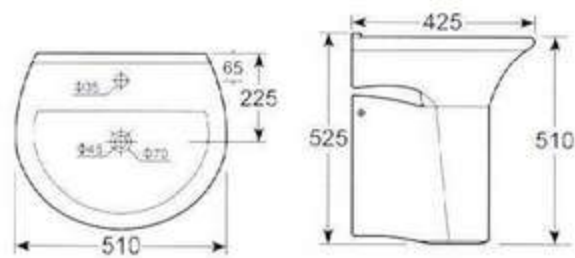

HDLP030H 半柱盆
可配 4吋三孔和单大孔
背靠墙式安装
**HDLP030H Wash Basin With half
Pedestal**
4" 3 tapholes or single taphole
Fixing with back to wall