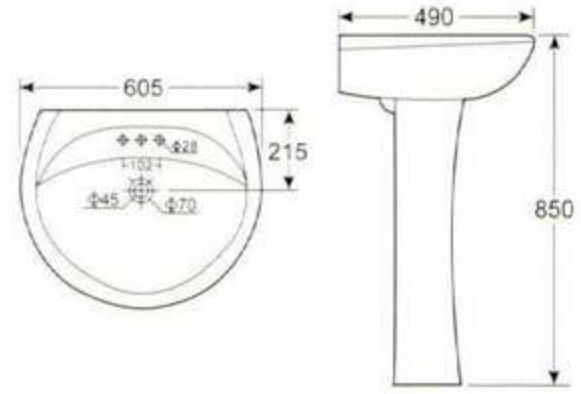

Fixing with back to wall

惠达洁具 2004 立柱盆系列

HDLP002 立柱盆  
可配 4 吋, 8 吋三孔和单大孔  
背靠墙式安装  
**HDLP002 Wash Basin With Pedestal**  
4" or 8" 3 tapholes or single taphole  
Fixing with back to wall

HDLP003 立柱盆  
可配 4 吋, 8 吋三孔和单大孔  
背靠墙式安装  
**HDLP003 Wash Basin With Pedestal**  
4" or 8" 3 tapholes or single taphole  
Fixing with back to wall