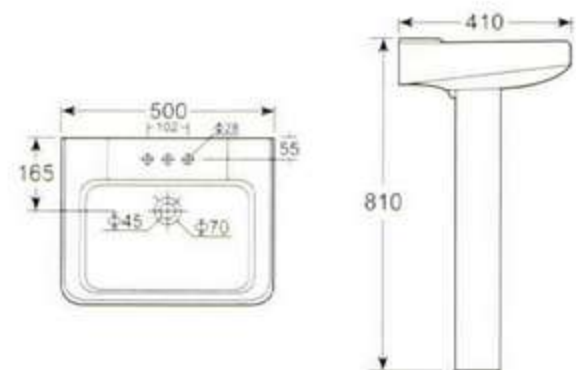

国家环保产品

HD10 双立柱盆  
可配 4 吋三孔和单大孔  
背靠墙式安装  
**HD10 Double Pedestal Wash Basin**  
4" 3 tapholes or single taphole  
Fixing with back to wall

HD11 立柱盆  
可配 4 吋, 8 吋三孔和单大孔  
背靠墙式安装  
**HD11 Wash Basin With Pedestal**  
4" or 8" 3 tapholes or single taphole  
Fixing with back to wall

HD11H 半柱盆  
可配 4 吋, 8 吋三孔和单大孔  
背靠墙式安装  
**HD11H Wash Basin With Half Pedestal**  
4" or 8" 3 tapholes or single taphole  
Fixing with back to wall

HD14A 柱盆  
可配 4 吋三孔和单大孔  
背靠墙式安装  
**HD14A Wash Basin With Pedestal**  
4" 3 tapholes or single taphole  
Fixing with back to wall