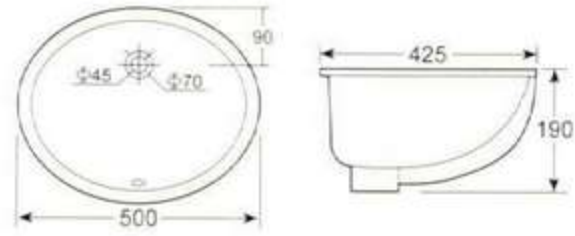

HDLU008 台下盆
安装面研磨
台面下安装
HDLU008 Under Counter Wash Basin
Border grinded
Under counter mounting