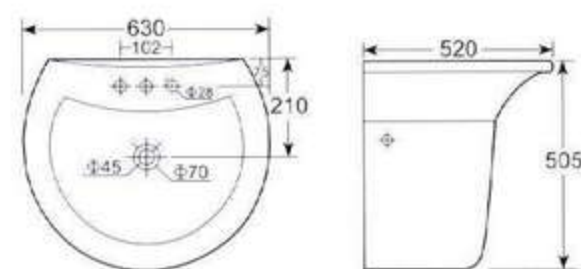

HDLP023H 半柱盆
可配 4 吋三孔和单大孔
背靠墙式安装
HDLP023H Wash Basin With half Pedestal
4" 3 tapholes or single taphole
Fixing with back to wall