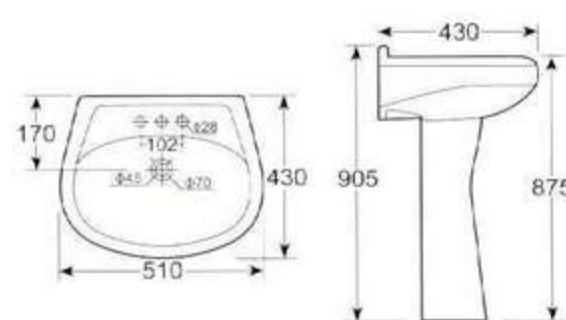

惠达洁具 2001 立柱盆系列

HDLP021 立柱盆  
可配 4 吋、8 吋三孔和单大孔  
背靠墙式安装  
**HDLP021 Wash Basin With Pedestal**  
4" or 8" 3 tapholes or single taphole  
Fixing with back to wall

HDLP022 柱盆  
可配 4 吋三孔和单大孔  
背靠墙式安装  
**HDLP022 Wash Basin With Pedestal**  
4" 3 tapholes or single taphole  
Fixing with back to wall