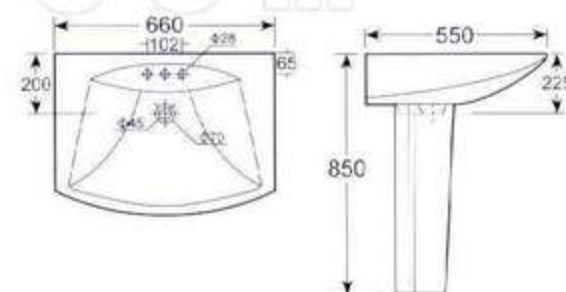

HDLP201A 立柱盆
可配 4吋三孔和单大孔
背靠墙式安装
HDLP201A Wash Basin With Pedestal
4" 3 tapholes or single taphole
Fixing with back to wall