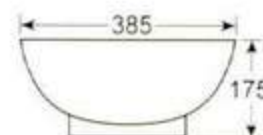

中国名牌产品

中国驰名商标

国家免检产品

国家环保产品

惠达洁具 2004 艺术盆系列