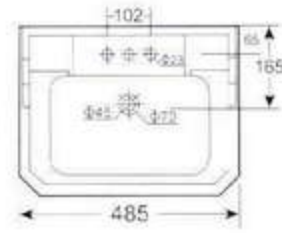

惠达洁具 2001 立柱盆系列

河北惠达  
co-163.com

HDLP231-19 柱盆  
可配 4 吋三孔和单大孔  
背靠墙式安装  
**HDLP231-19 Wash Basin With Pedestal**  
4" 3 tapholes or single taphole  
Fixing with back to wall

HDLP231 柱盆  
可配 4 吋, 8 吋三孔和单大孔  
背靠墙式安装  
**HDLP231 Wash Basin With Pedestal**  
4" or 8" 3 tapholes or single taphole  
Fixing with back to wall