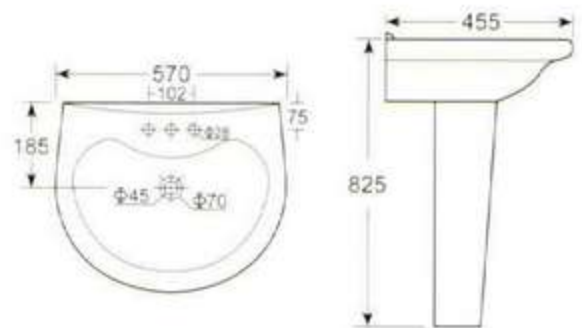

HDLP230 立柱盆
可配 4 吋三孔和单大孔
背靠墙式安装
HDLP230 Wash Basin With Pedestal
4" 3 tapholes or single taphole
Fixing with back to wall