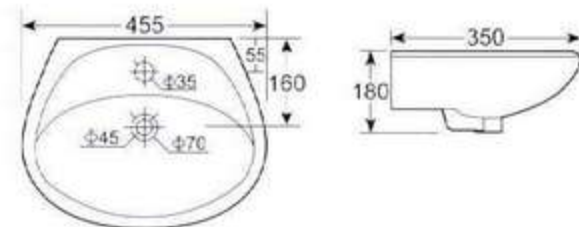

HDWL001 挂式盆
可配单大孔
背靠墙式安装
HDWL001 Hang Type Wash Basin
Single taphole
Fixing with back to wall