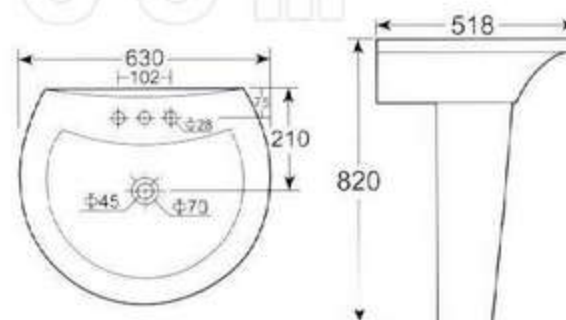

HDLP023 立柱盆
可配 4 吋、8 吋三孔和单大孔
背靠墙式安装
HDLP023 Wash Basin With Pedestal
4" or 8" 3 tapholes or single taphole
Fixing with back to wall