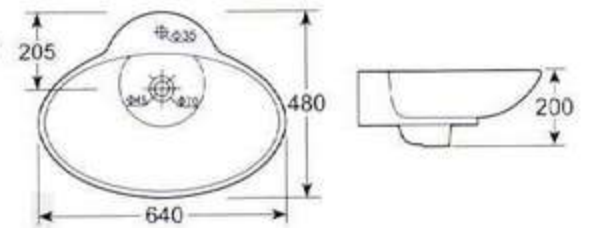

**HDLP1900 Double Pedestal Wash Basin**

4" or 8" 3 tapholes or single taphole

Fixing with back to wall

艺术也可以很时尚

河北惠达

CO-163.COM

A003 艺术盆  
可配单大孔  
台面上安装  
**A003 Art Vanity Wash Basin**  
Single taphole  
Fixing above counter