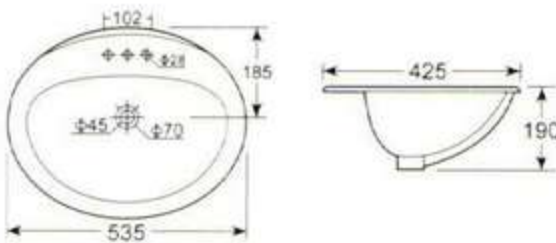

HDL007 Vanity Wash Basin

4" or 8" 3 tapholes or single taphole

Fixing above counter