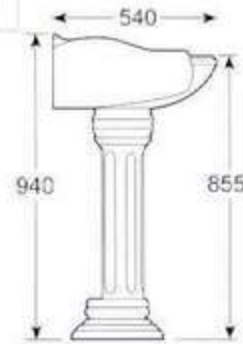

HDLP233 立柱盆
可配 4 吋, 8 吋三孔和单大孔
背靠墙式安装
HDLP233 Wash Basin With Pedestal
4" or 8" 3 tapholes or single taphole
Fixing with back to wall