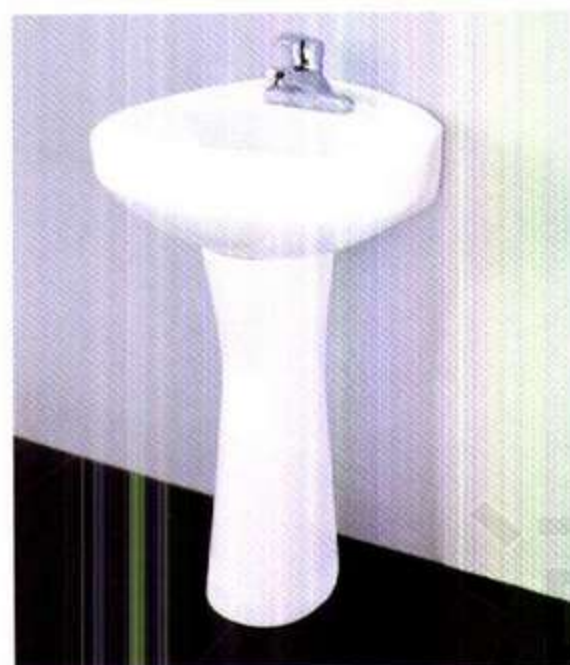

惠达洁具 2001 立柱盆系列

HDLP021 立柱盆  
可配 4 吋、8 吋三孔和单大孔  
背靠墙式安装  
**HDLP021 Wash Basin With Pedestal**  
4" or 8" 3 tapholes or single taphole  
Fixing with back to wall

HDLP022 柱盆  
可配 4 吋三孔和单大孔  
背靠墙式安装  
**HDLP022 Wash Basin With Pedestal**  
4" 3 tapholes or single taphole  
Fixing with back to wall