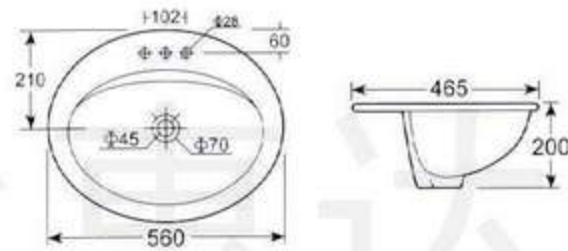

HD3 Vanity Wash Basin

4" or 8" 3 tapholes or single taphole

Fixing above counter