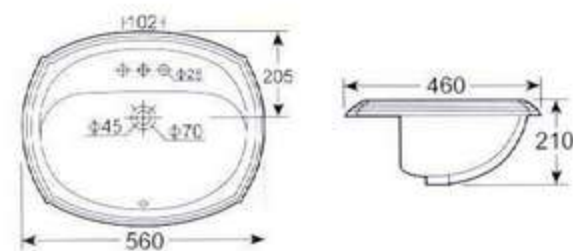

HDL404 Vanity Wash Basin

4" or 8" 3 tapholes or single taphole

Fixing above counter