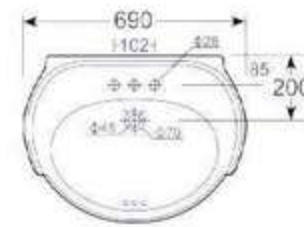

HDLP232 立柱盆
可配 4 吋, 8 吋三孔和单大孔
背靠墙式安装
HDLP232 Wash Basin With Pedestal
4" or 8" 3 tapholes or single taphole
Fixing with back to wall