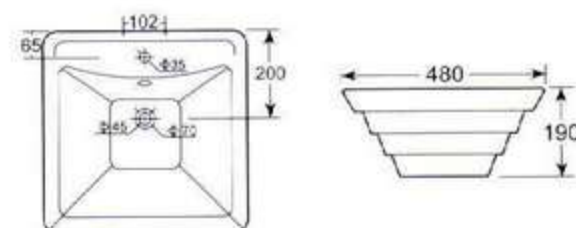

A002 艺术碗
可配4吋3孔和单大孔
台面上安装
A002 Art Vanity Wash Basin
4" 3 tapholes or single taphole
Fixing above counter