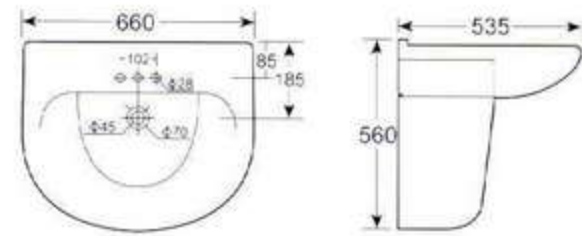

**给生活保湿 为爱情添彩** .....

**To make the life wet and add color to the love**

HDLP026H 半柱盆  
可配 4吋,8吋三孔和单大孔  
背靠墙式安装  
**HDLP026H Wash Basin With Ha-lf Ped-  
estal**  
4" or 8" 3 tapholes or single taphole  
Fixing with back to wall