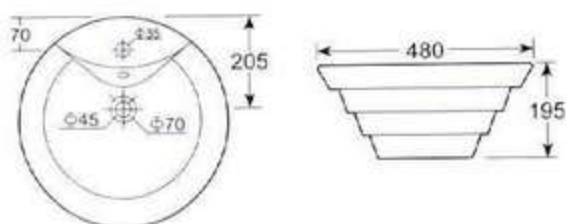

A001 艺术碗
可配单大孔
台面上安装
A001 Art Vanity Wash Basin
Single taphole
Fixing above counter