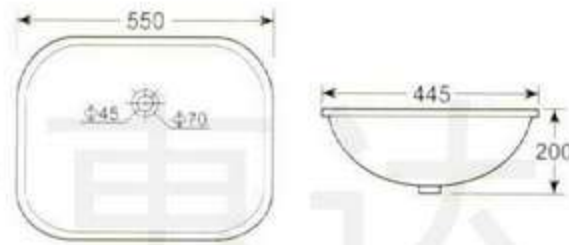

河北惠达
CO-163.COM

惠达洁具 2008 台盆系列