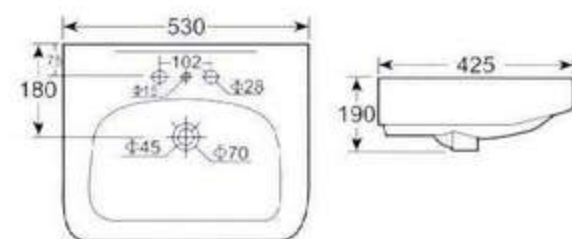

HDWL002 挂式盆
可配 4 吋、8 吋三孔和单大孔
背靠墙式安装
HDWL002 Hang Type Wash Basin
4" or 8" 3 tapholes or single taphole
Fixing with back to wall