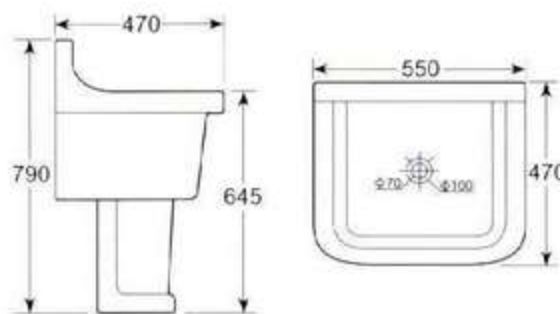

Size: 550 × 470 × 790

Back to wall mounting

Configure double pedestal and
as washing tank

HD5 拖布池

整体尺寸: 515 × 385 × 585

背靠墙安装

配置立柱

HD5 Washing Tank

Size: 570 × 475 × 610

Back to wall mounting

Configure castiron trap

HD9 拖布池

整体尺寸: 455 × 405 × 650

背靠墙安装

配置立柱

HD9 Washing Tank

Size: 455 × 405 × 650

Back to wall mounting

With pedestal

唐山惠达陶瓷

網易建筑
CO-163-COM

中国名牌产品

中国驰名商标

国家免检产品

国家环保产品

惠达洁具 2008 墩布池系列

HD1 拖布池
背靠墙安装
配置立柱
HD1 Washing Tank
Back to wall mounting
With pedestal

HD3 拖布池
背靠墙安装
配置铸铁返水弯
HD3 Washing Tank
Back to wall mounting
Configure castiron trap

HD4 拖布池
背靠墙安装
配置双立柱,兼做洗衣槽
HD4 Washing Tank
Back to wall mounting
Configure double pedestal