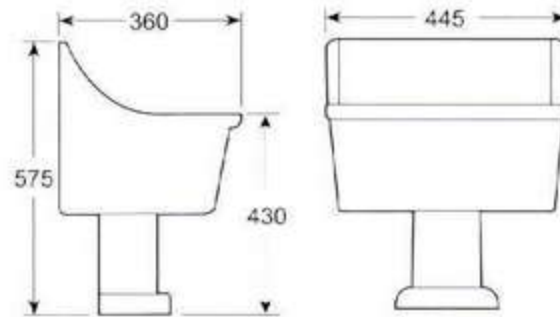

HD3 拖布池
背靠墙安装
配置铸铁返水弯
HD3 Washing Tank
Back to wall mounting
Configure castiron trap